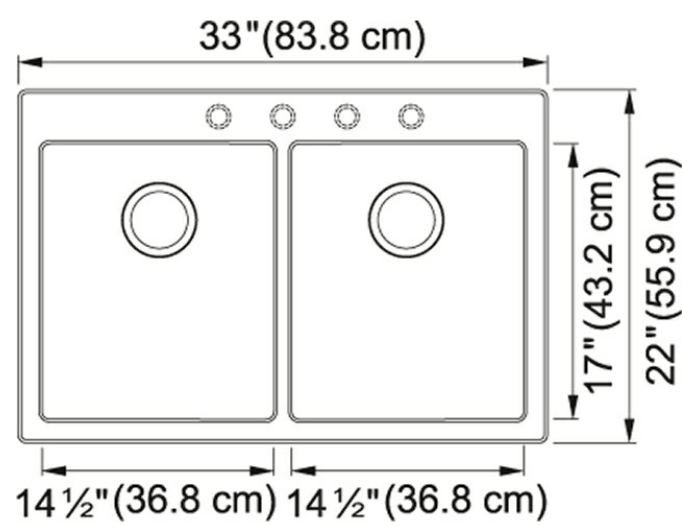

Product Picture

Technical Drawing

Product Dimensions

Length overall	33"
Width overall	22"
Depth Overall	9"
Length of large bowl	30"
Width of large bowl	17 1/4"
Depth of large bowl	9"
Length of small bowl	14 1/2"
Width of small bowl	17"
Depth of small bowl	9"
Minimum Cabinet Size	36"